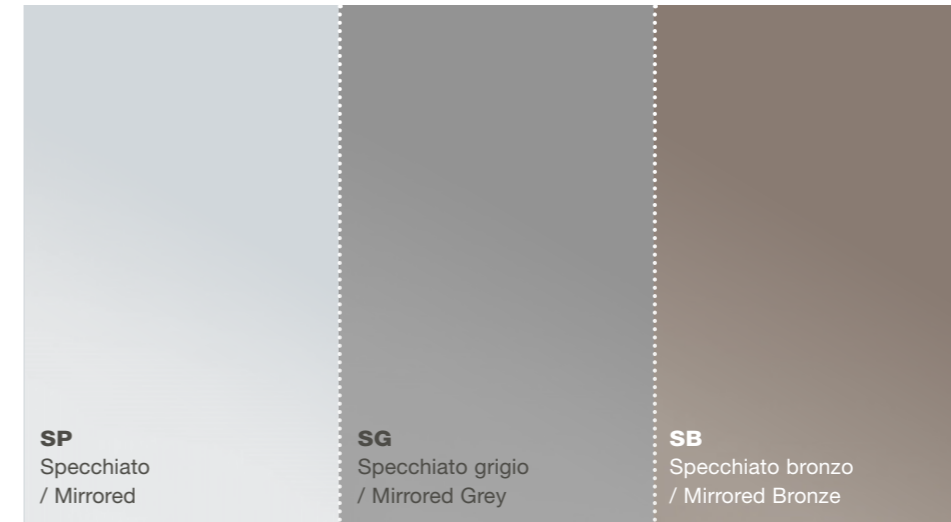

### TRAFILA LINEARE / LINEAR PROFILE

Colori indicativi. Per verificare i toni reali consultare campioni.  
Colours as indications. In order to check the real shades, refer to samples.

## VETRO SPECCHIATO / MIRRORED GLASS

Colori indicativi. Per verificare i toni reali consultare campioni.  
Colours as indications. In order to check the real shades, refer to samples.