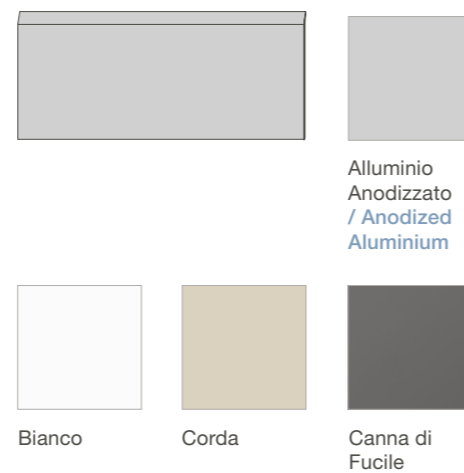

TRAFILA LINEARE / LINEAR PROFILE