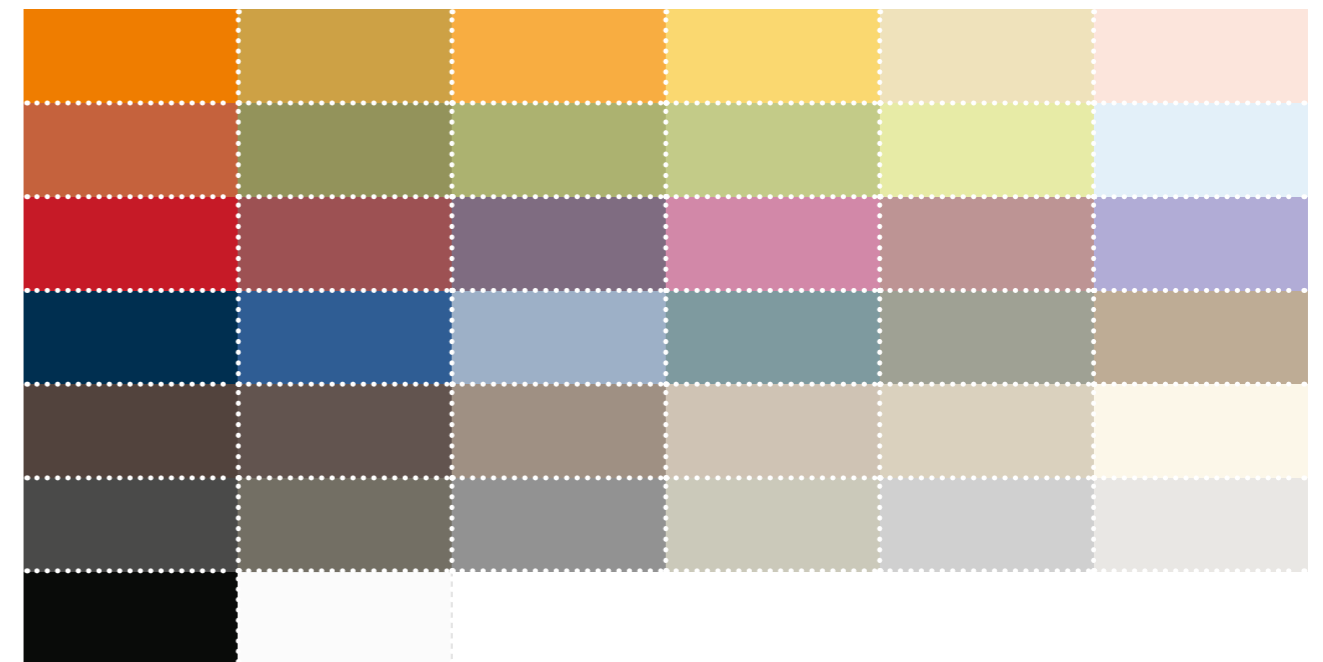

VETRO EXTRACHIARO RETRO LACCATO / BACK LACQUERED EXTRA-CLEAR GLASS

Codici riferimento Laccato Opaco / Reference code Matt Lacquered