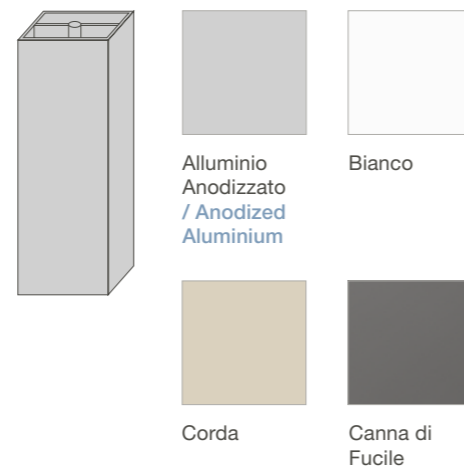

TUBO QUADRO 5 X 5 E 8 X 8 cm / SQUARE TUBE 5 X 5 AND 8 X 8 cm